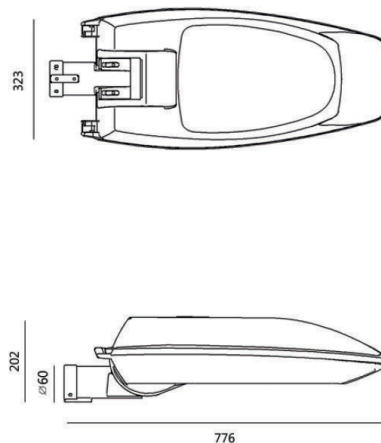

TECHNICAL DATA

TYPE

Professional LED projectors for **Public Lighting**.

Can be used in Highway or any public road and in Parks.

OPENING/BEAM

High efficiency Ra>70 LED chip on Board. Precision optics with reflector 0-90°.

MATERIAL

Die-cast aluminum housing and tempered glass.

PRO	CRI ≥ 80	
IP66		
220-240V 50/60Hz		50000h

DIMENSION DRAW

Model:	Megaterra
Format:	Square
Location:	Exterior
Wattage:	250W
Materials:	Aluminum
Led Color:	3000K / 4000K / 6500K
Product Dimension:	776*323*202mm
IP Code:	66
Fixation:	Surface
CRI :	80
Lumen Output:	37,500LM
Frequency:	50/60 Hz
Beam Angle:	0-90°
Net weight:	8.72kgs